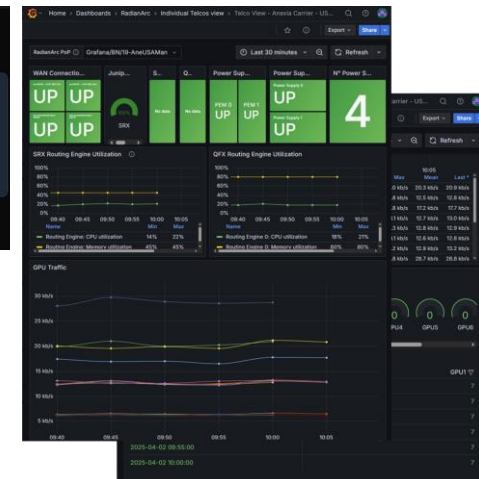

Provisioning platform : Radian Arc – HALO & APEX

Supermicro L40S
Optimized Systems
Full-Stack Accelerated Performance