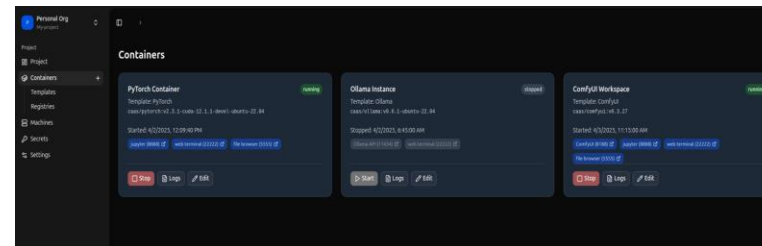

Provisioning platform : Radian Arc – HALO & APEX

Supermicro L40S
Optimized Systems
Full-Stack Accelerated Performance